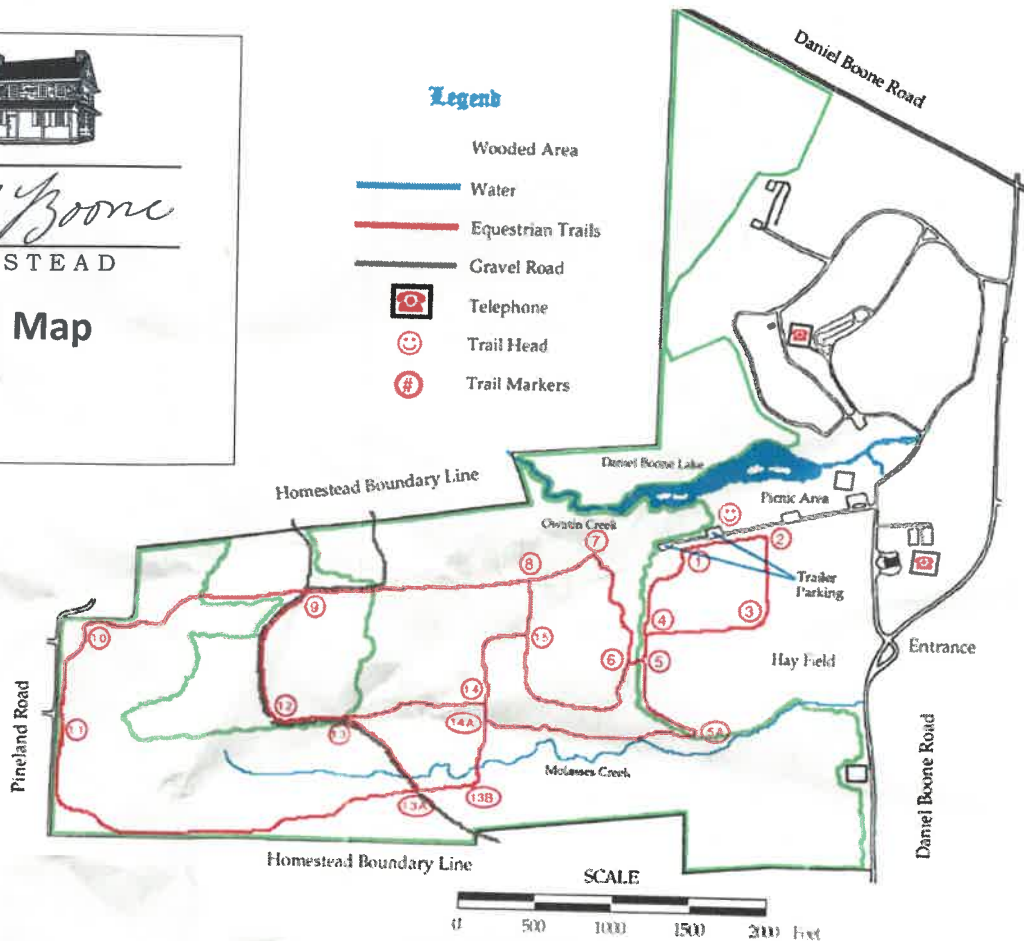

Daniel Boone

HOMESTEAD

Trail Map

Legend

-  Wooded Area
-  Water
-  Equestrian Trails
-  Gravel Road
-  Telephone
-  Trail Head
-  Trail Markers

SCALE